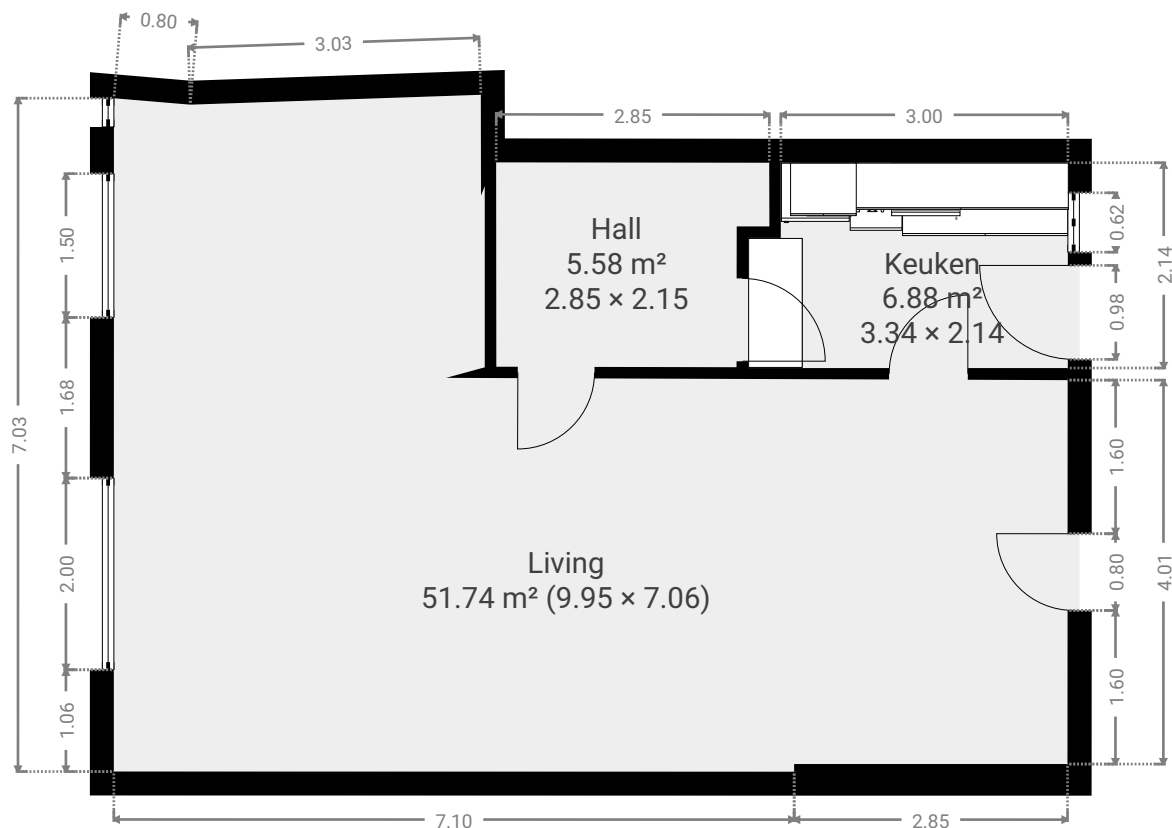

TOTAL AREA: 178.71 m² • LIVING AREA: 143.44 m² • FLOORS: 3 • ROOMS: 12

▼ **Ground Floor**

TOTAL AREA: 58.27 m² • LIVING AREA: 23.00 m² • ROOMS: 4

▼ **1st Floor**

TOTAL AREA: 64.16 m² • LIVING AREA: 64.16 m² • ROOMS: 3

▼ 2nd Floor

TOTAL AREA: 56.28 m² • LIVING AREA: 56.28 m² • ROOMS: 5