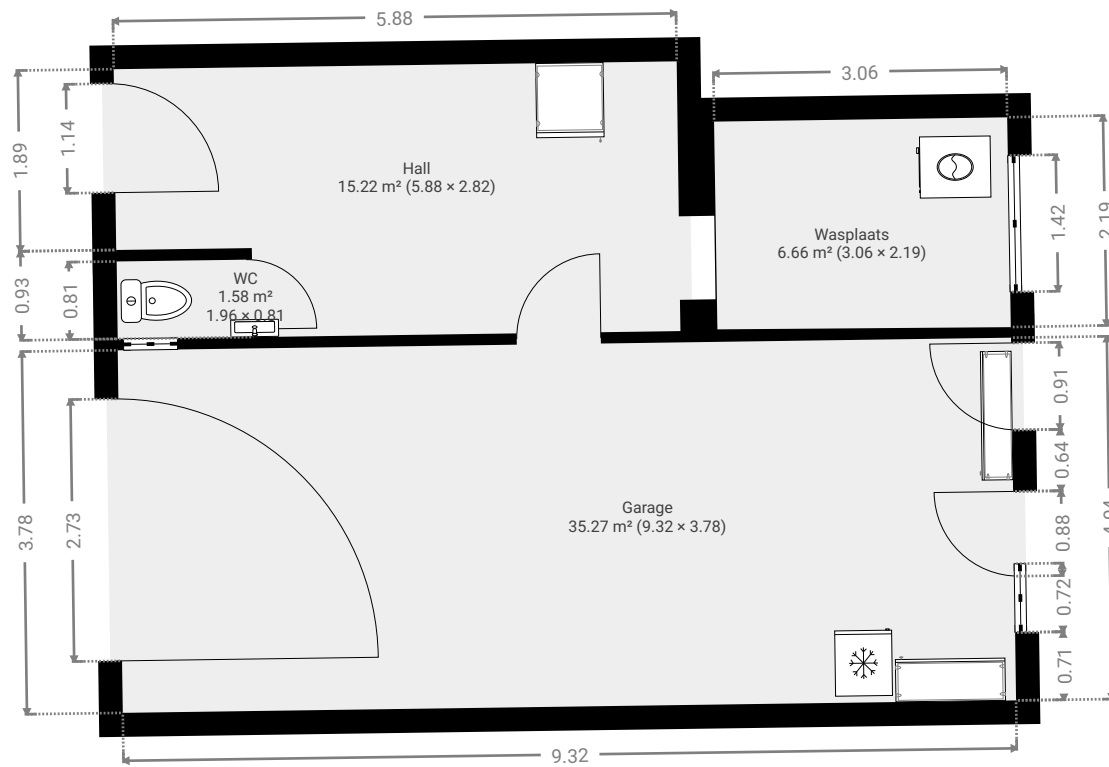

TOTAL AREA: 178.71 m² • LIVING AREA: 143.44 m² • FLOORS: 3 • ROOMS: 12

▼ **Ground Floor**

TOTAL AREA: 58.27 m² • LIVING AREA: 23.00 m² • ROOMS: 4

▼ **1st Floor**

TOTAL AREA: 64.16 m² • LIVING AREA: 64.16 m² • ROOMS: 3

▼ 2nd Floor

TOTAL AREA: 56.28 m² • LIVING AREA: 56.28 m² • ROOMS: 5